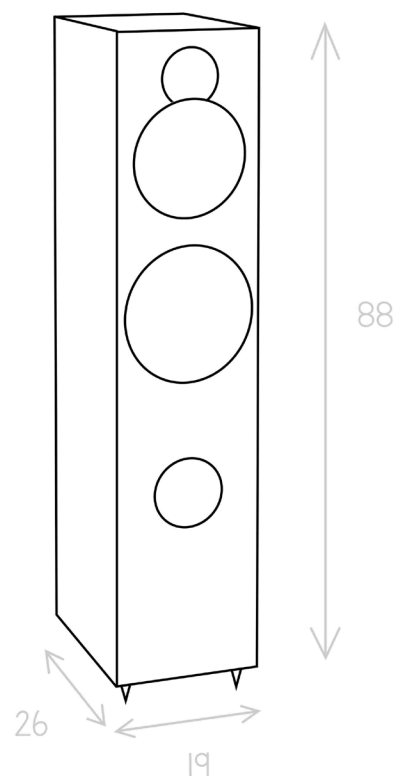

MIA 60

1 Dark ash / Teak color

2 Terminal

3 Soft dome tweeter
▶ with thermal dissipator

4 Midrange
▶ 5" in fiber glass

5 Woofer
▶ 6,5" paper cone

6 Port in the front

7 Attaches for grill

• THE OPINION OF THE LAB

Compact and elegant, the MIA 60 tower speaker is built using 3-way technology in a premium hifi configuration. Sound comes into its own in your listening room, with a dynamic bass and high precision of midrange and high frequencies.

The front port low on the speaker ensures a good reproduction of bass sounds, wherever is the positioning in the room.

Our recommendations :

- At least 3 m (10 feet) between the 2 speakers

• CHARACTERISTICS MIA 60

Bass reflex	yes
Nom. power	80 W
Max. power	120 W
Number of ways	3
Number of drivers	3
Sensitivity	91 dB
Frequency range	45-20000 Hz
Tweeter	25mm soft dome
Midrange	13 cm fiber glass
Woofer	17 cm paper
Weight (kg)	12,5
Impedance	4 mini
Frequencies cut	300 / 3000 Hz